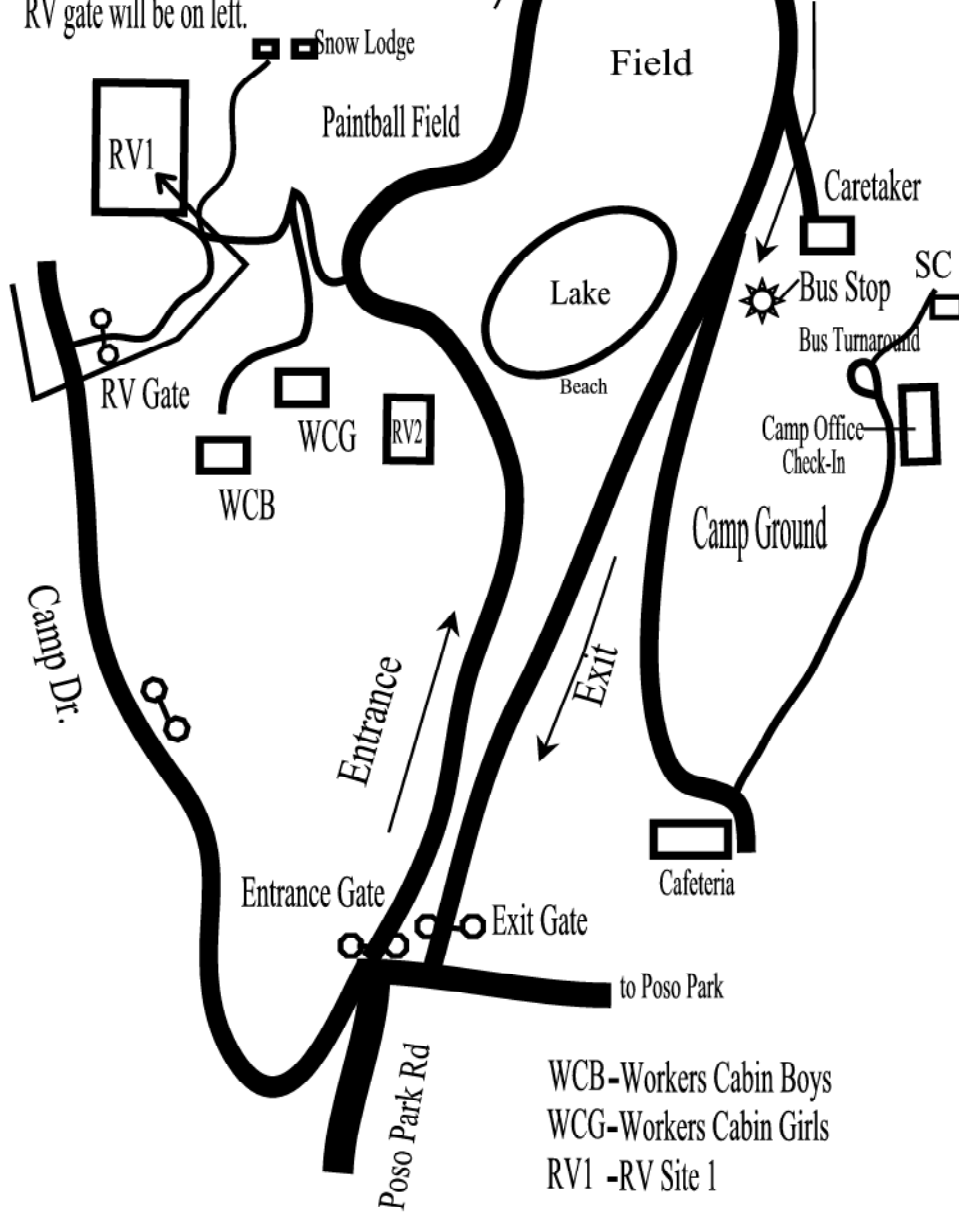

To RV gate: After passing Posey, look for Sugarloaf Sign, about 1 mile, take left on Sugarloaf Rd, continue past the dump site, turn right at Camp Drive, RV gate will be on left.

WCB-Workers Cabin Boys  
 WCG-Workers Cabin Girls  
 RV1 -RV Site 1